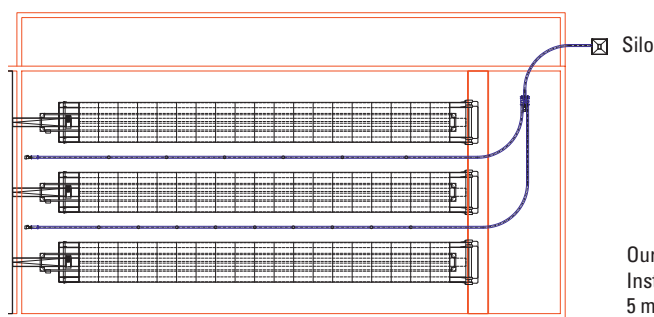

A swinging plate with a coarse surface is suspended below a drop pipe with attractive feed such as wheat. When a hen picks onto the plate or nudges it from the side, this movement dispenses a small amount of feed that the hens can then peck. The specially coated surface of the

Our recommendation:  
Install PickPuck every 4 to 5 meters.

PickPuck can be installed in the litter aisles of aviaries or in the winter garden. Its height can be adjusted. The amount of feed that is dispensed when the plate is moved can be regulated at the hopper. Any type of conveying system (e.g. a