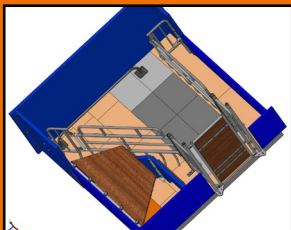

Big Dutchman®

BD-Freedom Pen

Flexible farrowing pen with turn-around crate

BD-Freedom Farrowing Pen

More freedom for sows and safe zones for piglets

Since loose sow housing has proven beneficial during gestation, there is a growing demand to increase space and freedom of movement for lactating sows as well. Big Dutchman's newly developed BD-Freedom farrowing pen combines flexible space for the sow and the best possible protection for piglets.

The crate design is based on the popular BD-SWING system, with movable side panels and piglet protection bars. The crate can be closed to secure the sow for birthing and treatment, then opened when the sow and piglets have become accustomed to their environment.

We have multiple options available to help make the BD-Freedom Pen the perfect fit for you and your sows.

Features:

- The flexible crate can be arranged in a straight or diagonal position
- With or without front exit (trough door)
- The side panels can be opened in the front and/or back for maximum space conversion
- Special back door allows for flexible crate transition and easy access
- The piglet protection bars maximize piglet livability by ensuring safe movement of the sow
- Protected creep area and piglet nest
- Low pen partitions for easy monitoring and access
- Different floor variations and creep heating possible
- Suggested (variable) pen dimensions: 2.00 x 2.60m (6.5 x 8.5'). Space for sow: 2.5m² (26.9 sqft)