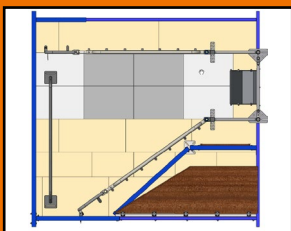

The crate design is based on the popular BD-SWING system, with movable side panels and piglet protection bars. The crate can be closed to secure the sow for birthing and treatment, then opened when the sow and piglets have become accustomed to their environment.

We have multiple options available to help make the BD-Freedom Pen the perfect fit for you and your sows.

Features:

- The flexible crate can be arranged in a straight or diagonal position
- With or without front exit (trough door)
- The side panels can be opened in the front and/or back for maximum space conversion
- Special back door allows for flexible crate transition and easy access
- The piglet protection bars maximize piglet livability by ensuring safe movement of the sow
- Protected creep area and piglet nest
- Low pen partitions for easy monitoring and access
- Different floor variations and creep heating possible
- Suggested (variable) pen dimensions: 2.00 x 2.60m (6.5 x 8.5'). Space for sow: 2.5m² (26.9 sqft)