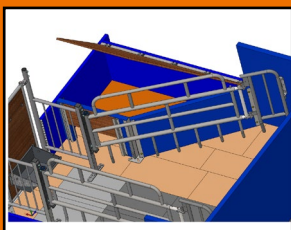

Big Dutchman®

BD-Freedom Pen

Flexible farrowing pen with turn-around crate

BD-Freedom Farrowing Pen

More freedom for sows and safe zones for piglets

Since loose sow housing has proven beneficial during gestation, there is a growing demand to increase space and freedom of movement for lactating sows as well. Big Dutchman's newly developed BD-Freedom farrowing pen combines flexible space for the sow and the best possible protection for piglets.

The crate design is based on the popular BD-SWING system, with movable side panels and piglet protection bars. The crate can be closed to secure the sow for birthing and treatment, then opened when the sow and piglets have become accustomed to their environment.

We have multiple options available to help make the BD-Freedom Pen the perfect fit for you and your sows.

Features:

- The flexible crate can be arranged in a straight or diagonal position
- With or without front exit (trough door)
- The side panels can be opened in the front and/or back for maximum space conversion
- Special back door allows for flexible crate transition and easy access
- The piglet protection bars maximize piglet livability by ensuring safe movement of the sow
- Protected creep area and piglet nest
- Low pen partitions for easy monitoring and access
- Different floor variations and creep heating possible
- Suggested (variable) pen dimensions: 2.00 x 2.60m (6.5 x 8.5'). Space for sow: 2.5m² (26.9 sqft)