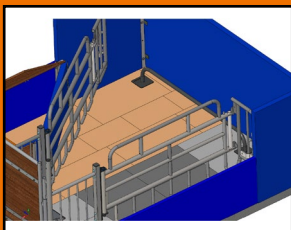

Big Dutchman®

BD-Freedom Pen

Flexible farrowing pen with turn-around crate

BD-Freedom Farrowing Pen

More freedom for sows and safe zones for piglets

Since loose sow housing has proven beneficial during gestation, there is a growing demand to increase space and freedom of movement for lactating sows as well. Big Dutchman's newly developed BD-Freedom farrowing pen combines flexible space for the sow and the best possible protection for piglets.

The crate design is based on the popular BD-SWING system, with movable side panels and piglet protection bars. The crate can be closed to secure the sow for birthing and treatment, then opened when the sow and piglets have become accustomed to their environment.

We have multiple options available to help make the BD-Freedom Pen the perfect fit for you and your sows.

Features:

- The flexible crate can be arranged in a straight or diagonal position
- With or without front exit (trough door)
- The side panels can be opened in the front and/or back for maximum space conversion
- Special back door allows for flexible crate transition and easy access
- The piglet protection bars maximize piglet livability by ensuring safe movement of the sow
- Protected creep area and piglet nest
- Low pen partitions for easy monitoring and access
- Different floor variations and creep heating possible
- Suggested (variable) pen dimensions: 2.00 x 2.60m (6.5 x 8.5'). Space for sow: 2.5m² (26.9 sqft)