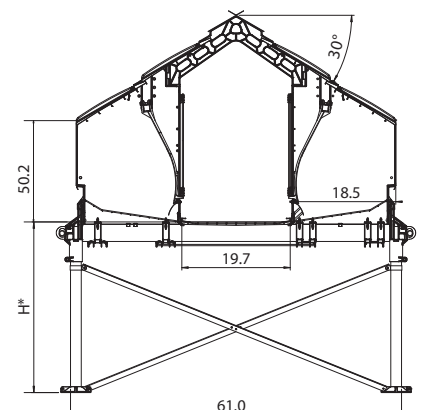

Relax – the perfect solution for broiler breeders

Relax is a group laying nest, which has been newly developed by Big Dutchman especially for broiler breeders. The following points are decisive to achieve a high quality of hatching eggs:

- ✓ high nest acceptance
- ✓ high hygienic standard
- ✓ short rolling-off distance and gentle transport of the eggs
- ✓ easy nest and egg belt control

hens have to be prevented from sleeping or brooding inside the nest. Relax fulfils all of these requirements optimally.

Important features

- ✓ use of high-quality materials, perforated nest insert made of plastic → high nest acceptance;
- ✓ nest depth of 18.5 inch → eggs have a short rolling-off distance;
- ✓ sophisticated, wood-free nest design → for optimal hygiene and cleaning;
- ✓ divided roof of nest → for optimal monitoring of nest and egg belt;
- ✓ solid nest legs made of plastic → no danger of corrosion;
- ✓ egg channel is available in two widths: 15.7 or 19.7 inch;
- ✓ simple plug-in design, almost screwless for quick and easy assembly.

Technical specifications

Relax		Type 400	Type 500
Length	inch (m)	94.9 (2.41)	94.9 (2.41)
Width	inch (m)	57.1 (1.45)	61.0 (1.55)
Height	inch (m)	69.3 (1.76)	70.5 (1.79)
Length of nest	inch (m)	47.2 (1.20)	47.2 (1.20)
Depth of nest insert	inch (cm)	18.4 (46.8)	18.4 (46.8)
Depth of nest	inch (cm)	18.5 (47)	18.5 (47)
Egg belt width	inch (mm)	15.7 (400)	19.7 (500)
No. of birds/nest			
- light breeds		240	240
- heavy breeds		220	220

* available in any required height

Big Dutchman

USA:
Big Dutchman, Inc.
3900 John F. Donnelly Dr. · Holland, MI 49424-7277
Tel. +1 616 392 5981 · Fax -6899
bigd@bigdutchmanusa.com
www.bigdutchmanusa.com

Germany: Big Dutchman International GmbH
Tel. +49 (0) 4447 801-0 · big@bigdutchman.de · www.bigdutchman.de