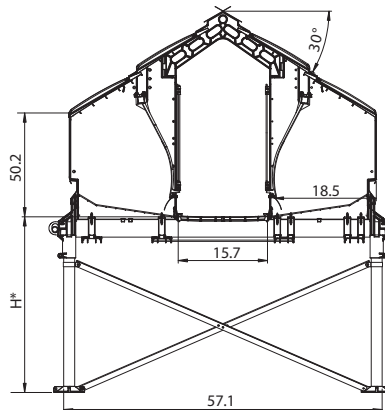

Relax – the perfect solution for broiler breeders

Relax is a group laying nest, which has been newly developed by Big Dutchman especially for broiler breeders. The following points are decisive to achieve a high quality of hatching eggs:

- ✓ high nest acceptance
- ✓ high hygienic standard
- ✓ short rolling-off distance and gentle transport of the eggs
- ✓ easy nest and egg belt control

hens have to be prevented from sleeping or brooding inside the nest. Relax fulfils all of these requirements optimally.

Important features

- ✓ use of high-quality materials, perforated nest insert made of plastic → high nest acceptance;
- ✓ nest depth of 18.5 inch → eggs have a short rolling-off distance;
- ✓ sophisticated, wood-free nest design → for optimal hygiene and cleaning;
- ✓ divided roof of nest → for optimal monitoring of nest and egg belt;
- ✓ solid nest legs made of plastic → no danger of corrosion;
- ✓ egg channel is available in two widths: 15.7 or 19.7 inch;
- ✓ simple plug-in design, almost screwless for quick and easy assembly.

Technical specifications

Relax		Type 400	Type 500
Length	inch (m)	94.9 (2.41)	94.9 (2.41)
Width	inch (m)	57.1 (1.45)	61.0 (1.55)
Height	inch (m)	69.3 (1.76)	70.5 (1.79)
Length of nest	inch (m)	47.2 (1.20)	47.2 (1.20)
Depth of nest insert	inch (cm)	18.4 (46.8)	18.4 (46.8)
Depth of nest	inch (cm)	18.5 (47)	18.5 (47)
Egg belt width	inch (mm)	15.7 (400)	19.7 (500)
No. of birds/nest			
- light breeds		240	240
- heavy breeds		220	220

* available in any required height

Big Dutchman

USA:
Big Dutchman, Inc.
3900 John F. Donnelly Dr. · Holland, MI 49424-7277
Tel. +1 616 392 5981 · Fax -6899
bigd@bigdutchmanusa.com
www.bigdutchmanusa.com

Germany: Big Dutchman International GmbH
Tel. +49 (0) 4447 801-0 · big@bigdutchman.de · www.bigdutchman.de