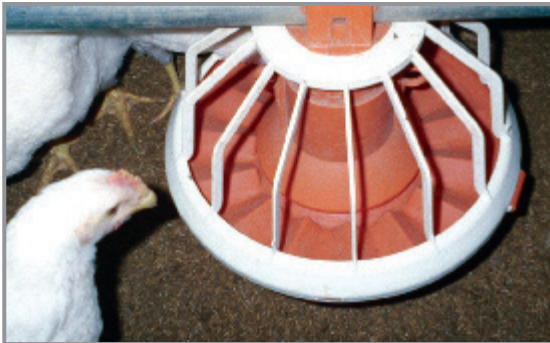

Big Dutchman

USA
3900 John F Donnelly Dr • Holland, MI 49424 • USA
tel +1 616 392 5981 • fax +1 616 392 6188
www.bigdutchmanusa.com • bigd@bigdutchmanusa.com

Asia
Sdn Bhd Lot 3, Persiaran Sultan Hishamuddin, Kawasan 20, Bandar Sultan Suleiman,
42000 Pelabuhan Klang • Selangor Darul Ehsan • Malaysia
Tel.: +60-3-31 76 79 78 Fax: +60-3-31 76 71 12bdasia@bda.com.my

Germany
P.O. Box 11 63 • D-49360 Vechta • Germany
tel +49 (0) 44 47 801 0 • fax +49 (0) 44 47 801 237
www.bigdutchman.com • big@bigdutchman.de

Brazil
Caixa Postal 84 • Rua Victorio Milani, 125
Caxias do Sul, RS 95098-170 • Brazil
tel +55 (0) 54 226 2200 • fax +55 (0) 54 226 1424
www.bigdutchman.com.br • bigdutchmanbrasil@bigdutchman.com.br

In the interest of progress,
technical details are subject
to change.